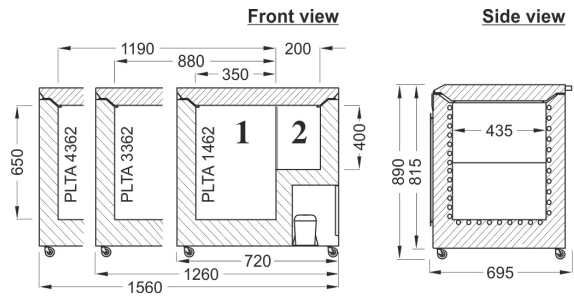

ProfiTec Intelligent Temperature Monitoring and Recording System

- For up to 4 refrigerators and/or freezers
- Readings are stored over a period up to 781 days
- Warning for excess and insufficient temperature
- Includes No-volt remote alarm contact
- Can be fed to PC via RS 232 port

Storage sets with matching vertical racks made of stainless steel

Number of racks when fully equipped

Type of box
ALPHA Box
BRAVO Box
EPPi® Box

Type of box
ALPHA Box
BRAVO Box
EPPi® Box

Type of box
ALPHA Box
BRAVO Box
EPPi® Box

4 or 5

Type of box	Cat. No.
ALPHA Box	TA50-08AN
BRAVO Box	TE50-08AN
EPPi® Box	TE50-08AN

Type of box	Cat. No.
ALPHA Box	TA75-05AN
BRAVO Box	TB75-05AN
EPPi® Box	TE80-05AN

Type of box	Cat. No.
ALPHA Box	TA100-04AN
BRAVO Box	TE102-04AN
EPPi® Box	TE102-04AN

PLTA 1462 on request

18

Type of box	Cat. No.
ALPHA Box	TA50-11AN
BRAVO Box	TE50-11AN
EPPi® Box	TE50-11AN

Type of box	Cat. No.
ALPHA Box	TA75-07AN
BRAVO Box	TB75-07AN
EPPi® Box	TE80-07AN

Type of box	Cat. No.
ALPHA Box	TA100-03AN
BRAVO Box	TE102-03AN
EPPi® Box	TE102-03AN

3

Type of box	Cat. No.
ALPHA Box	TA50-06AN
BRAVO Box	TE50-06AN
EPPi® Box	TE50-06AN

Type of box	Cat. No.
ALPHA Box	TA75-04AN
BRAVO Box	TB75-04AN
EPPi® Box	TE80-04AN

Type of box	Cat. No.
ALPHA Box	TA100-03AN
BRAVO Box	TE102-03AN
EPPi® Box	TE102-03AN